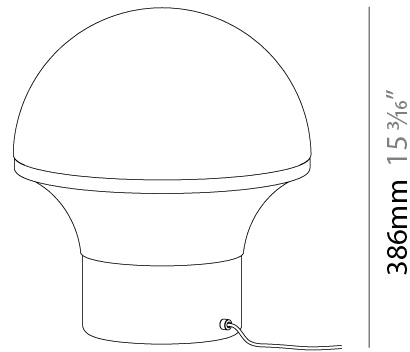

GEYSER PORTABLE

D94040

base number

PROJECT

TYPE

SPECIFIER

QUANTITY

DATE

1. To build a product code in our configurator select the specify button on the base model # product page
2. To build a manual product code on this datasheet choose from the options listed below in blue font and add the suffix to the base model #

GENERAL

Series: Geysler
Brand: Milan
Division: Design
Mounting Type: Portable
Mounting Location: Table
Subcategory: Table

PHYSICAL

Shape: Abstract
Diameter (mm): 352
Diameter (in): 13 7/8
Height (mm): 386
Height (in): 15 3/16
Light Distribution: Omnidirectional
Weight (kg): 5.0
Weight (lbs): 10.999
Diffuser: Satin Opal Acid-Etched Blown Glass
Fixture Finish: BLK
Fixture Material: Stainless Steel
Upon Request: Bolt Down

ELECTRICAL

Number of Lamps: 1
Lamp Type: LED Retrofit
Lamp Shape: A19
Bulb Included: Bulb Not Included
Total Output Wattage (W): 12
Max. Wattage Per Lamp (W): 12
Lamp Base: E26
Dimming: 5-Step Touch Dimming
Input Voltage (V): 120
Upon Request: 277Vac / GU24

LED

OPTICAL

RATINGS AND CERTIFICATIONS

Certified By: CSA Certified to UL and CSA Standards
IP rating: IP20

Ø352mm 13 7/8"